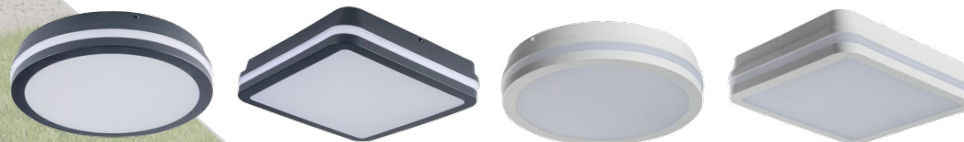

Two shapes to choose from:
square (L) and round (O).

Two power solutions:

18W and 24W

Two light colors to choose from:

(WW) and (NW)

Two colours:

(GR) and white (W).

NEW

18W WW, NW

24W WW, NW