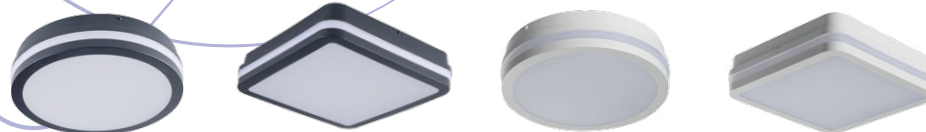

Two shapes to choose from:
square (L) and round (O).

Two power solutions:

18W and 24W

Two light colors to choose from:

(WW) and (NW)

Two colours:

(GR) and white (W).

NEW

18W WW, NW