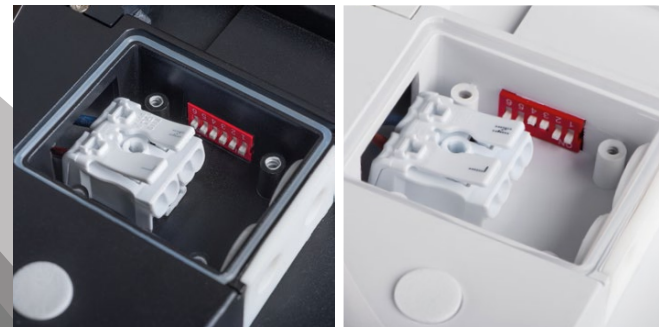

This is not the end of the advantages. At the design stage we thought about everything.

Especially for your convenience, we have equipped Beno at

- **quick installation on „click”,**
- **adjustable motion sensor.**