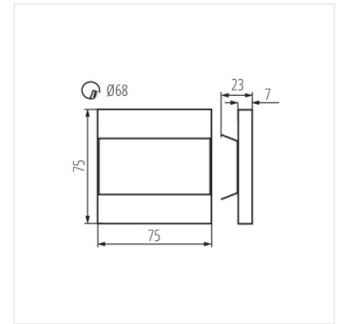

TERRA LED P68