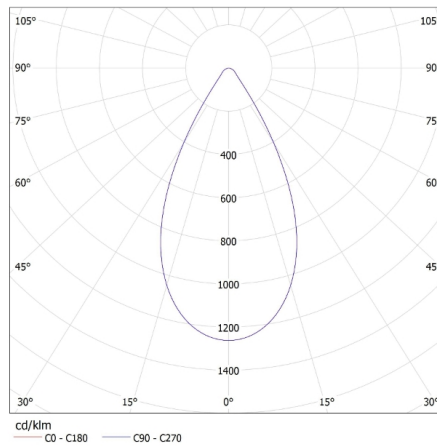

KANLUX S.A. (kat 28530+28537+28535) HB MASTER LED 100W + LENS 60D + REF PC / LDC (Polar)

Luminaire: KANLUX S.A. (kat 28530+28537+28535) HB MASTER LED 100W + LENS 60D + REF PC
Lamps: 1 x HB MASTER LED 100W