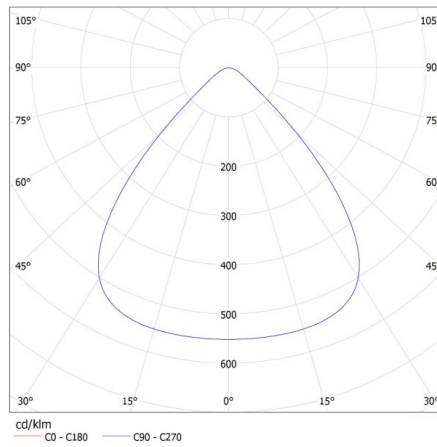

Kanlux

28530 HB MASTER LED 100W

Oprawa LED high bay

KANLUX S.A. (kat 28530+28538) HB MASTER LED 100W + LENS 90D / LDC (Polar)

Luminaire: KANLUX S.A. (kat 28530+28538) HB MASTER LED 100W + LENS 90D
Lamps: 1 x HB MASTER LED 100W