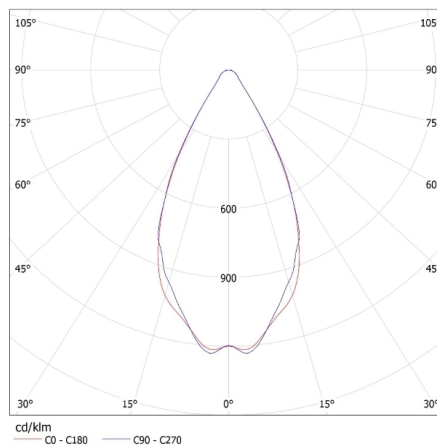

KANLUX S.A. (kat 28530+28537+28545) HB MASTER LED 100W + LENS 60D + GRID / LDC (Polar)

Luminaire: KANLUX S.A. (kat 28530+28537+28545) HB MASTER LED 100W + LENS 60D + GRID
Lamps: 1 x HB MASTER LED 100W