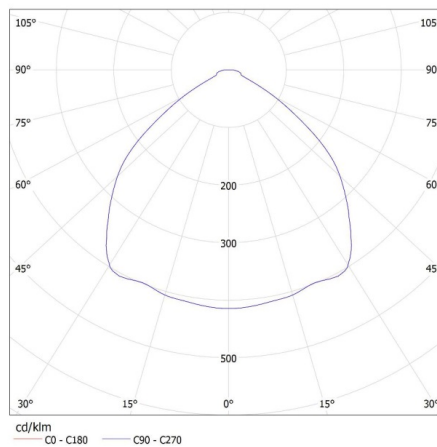

KANLUX S.A. (kat 28530+28535) HB MASTER LED 100W + REF PC / LDC (Polar)

Luminaire: KANLUX S.A. (kat 28530+28535) HB MASTER LED 100W + REF PC
Lamps: 1 x HB MASTER LED 100W