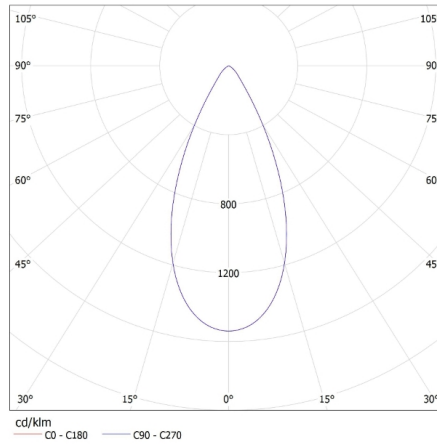

Kanlux

28530 HB MASTER LED 100W

Oprawa LED high bay

KANLUX S.A. (kat 28530+28537+28533) HB MASTER LED 100W + LENS 60D + REF ALU / LDC (Polar)

Luminaire: KANLUX S.A. (kat 28530+28537+28533) HB MASTER LED 100W + LENS 60D + REF ALU
Lamps: 1 x HB MASTER LED 100W