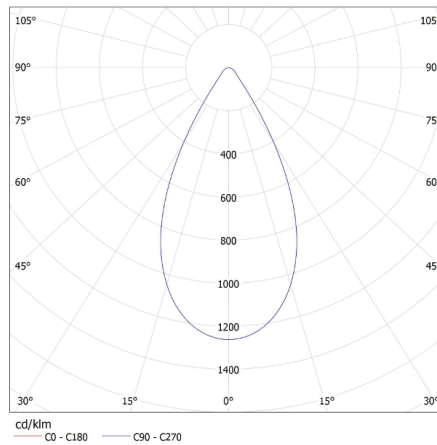

Kanlux

28530 HB MASTER LED 100W

Oprawa LED high bay

KANLUX S.A. (kat 28530+28537) HB MASTER LED 100W + LENS 60D / LDC (Polar)

Luminaire: KANLUX S.A. (kat 28530+28537) HB MASTER LED 100W + LENS 60D
Lamps: 1 x HB MASTER LED 100W