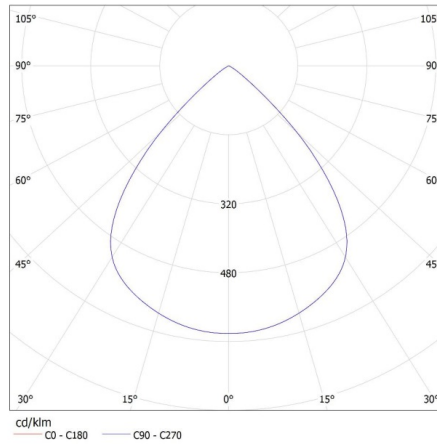

Kanlux

28530 HB MASTER LED 100W

Oprawa LED high bay

KANLUX S.A. (kat 28530+28538+28533) HB MASTER LED 100W + LENS 90D + REF ALU / LDC (Polar)

Luminaire: KANLUX S.A. (kat 28530+28538+28533) HB MASTER LED 100W + LENS 90D + REF ALU
Lamps: 1 x HB MASTER LED 100W