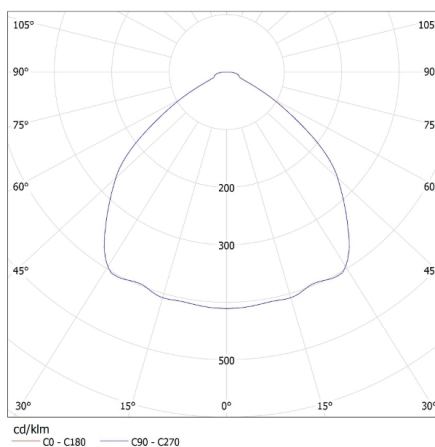

KANLUX S.A. (kat 28530+28539+28535) HB MASTER LED 100W + PC 100D + REF PC / LDC (Polar)

Luminaire: KANLUX S.A. (kat 28530+28539+28535) HB MASTER LED 100W + PC 100D + REF PC
Lamps: 1 x HB MASTER LED 100W