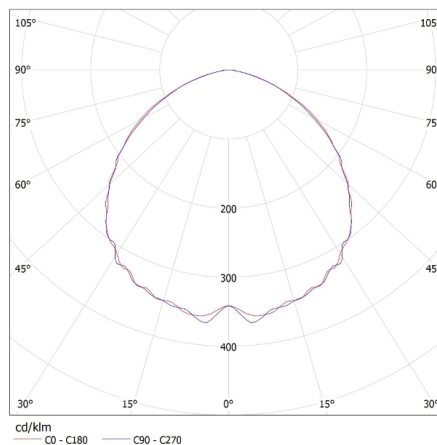

KANLUX S.A. (kat 28530+28539+28545) HB MASTER LED 100W + PC 100D + GRID / LDC (Polar)

Luminaire: KANLUX S.A. (kat 28530+28539+28545) HB MASTER LED 100W + PC 100D + GRID
Lamps: 1 x HB MASTER LED 100W