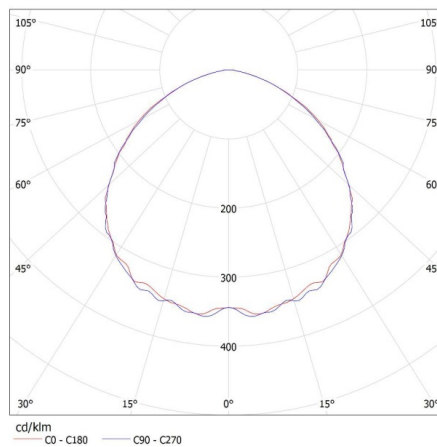

KANLUX S.A. (kat 28530+28545) HB MASTER LED 100W + GRID / LDC (Polar)

Luminaire: KANLUX S.A. (kat 28530+28545) HB MASTER LED 100W + GRID
Lamps: 1 x HB MASTER LED 100W