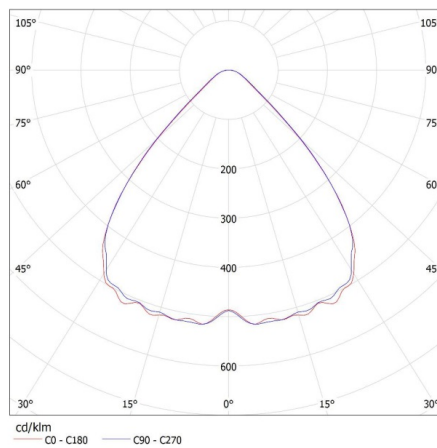

KANLUX S.A. (kat 28530+28538+28545) HB MASTER LED 100W + LENS 90D + GRID / LDC (Polar)

Luminaire: KANLUX S.A. (kat 28530+28538+28545) HB MASTER LED 100W + LENS 90D + GRID
Lamps: 1 x HB MASTER LED 100W