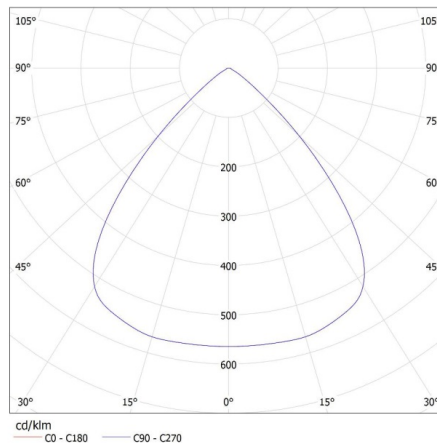

KANLUX S.A. (kat 28530+28538+28535) HB MASTER LED 100W + LENS 90D + REF PC / LDC (Polar)

Luminaire: KANLUX S.A. (kat 28530+28538+28535) HB MASTER LED 100W + LENS 90D + REF PC
Lamps: 1 x HB MASTER LED 100W