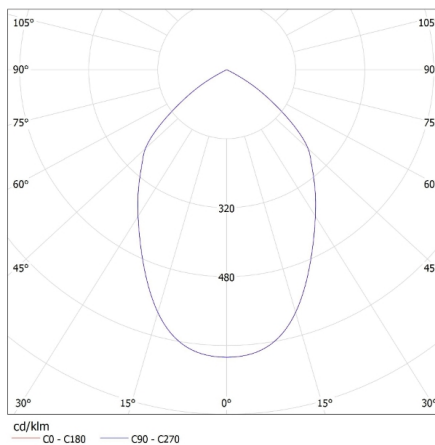

Kanlux

28530 HB MASTER LED 100W

Oprawa LED high bay

KANLUX S.A. (kat 28530+28539+28533) HB MASTER LED 100W + PC 100D + REF ALU / LDC (Polar)

Luminaire: KANLUX S.A. (kat 28530+28539+28533) HB MASTER LED 100W + PC 100D + REF ALU
Lamps: 1 x HB MASTER LED 100W