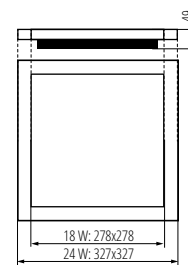

VARSO LED-L

rated voltage: 220-240 AC
housing material: plastic
shade material: plastic
spread angle: 120°
durability: 20 000h
protection class: II
IP 54