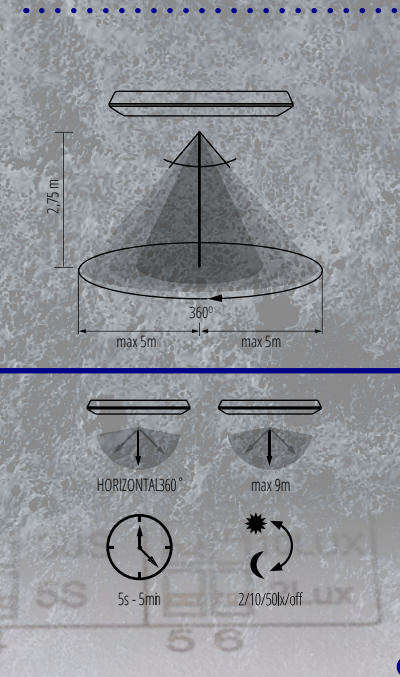

Kanlux

Завантажено з mamadecor.ua

Kanlux VARSO HI Adjustable motion sensor