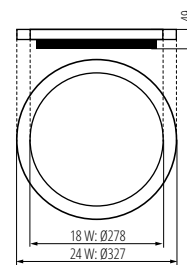

Kanlux VARSO LED

			MOTION SENSOR				
○	26440	VARSO LED 18W-WW-O	-	18W	3000 K	1620 lm	
○	26441	VARSO LED 18W-NW-O	-	18W	4000 K	1700 lm	
□	26442	VARSO LED 18W-WW-L	-	18W	3000 K	1620 lm	
□	26443	VARSO LED 18W-NW-L	-	18W	4000 K	1700 lm	
○	26444	VARSO LED 24W-WW-O	-	24W	3000 K	2160 lm	
○	26445	VARSO LED 24W-NW-O	-	24W	4000 K	2280 lm	
□	26446	VARSO LED 24W-WW-L	-	24W	3000 K	2160 lm	
□	26447	VARSO LED 24W-NW-L	-	24W	4000 K	2280 lm	
□	26980	VARSO LED 18W-NW-L-SE	MICROWAVE	18W	4000 K	1700 lm	
○	26981	VARSO LED 18W-NW-O-SE	MICROWAVE	18W	4000 K	1700 lm	
□	26983	VARSO LED 24W-NW-L-SE	MICROWAVE	24W	4000 K	2280 lm	
○	26984	VARSO LED 24W-NW-O-SE	MICROWAVE	24W	4000 K	2280 lm	

VARSO LED-O