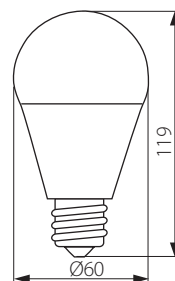

E27

LED SMD

LED technology

RAPID HI

RAPID HI LED E27

220-240V~ 50/60Hz	(W) 15-100
15	A+
200	
15000	
≥15000	
1520	

Kanlux

RAPID HI LED E27-NW	25401	4000
RAPID HI LED E27-WW	25400	3000