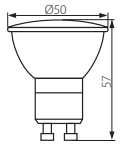

PRO GU10 LED

PRO GU10 LED

-
-
-
-
-
-
-
-

Kanlux

Model	Part No.	Power [W]	Beam Angle [°]	Light Output [lm]	Beam Diameter [mm]	Beam Angle [°]
PRO GU10 LED 7WS3-WW	24670	7-45	2700	560	500	36
PRO GU10 LED 7WS3-NW	24671	7-47	4000	580	520	36
PRO GU10 LED 7WS3-CW	24672	7-48	6500	600	550	36
PRO GU10 LED-7WS6-WW	24673	7-45	2700	560	470	60
PRO GU10 LED-7WS6-NW	24674	7-47	4000	580	490	60
PRO GU10 LED-7WS6-CW	24675	7-48	6500	600	500	60