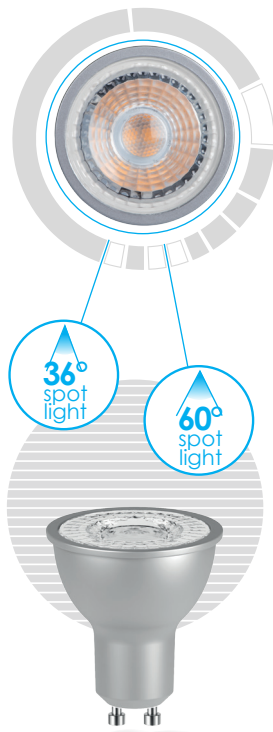

PRO GU10 LED

PRO GU10 LED

-
-
-
-
-
-
-
-

Kanlux

Model	Part No.	Power [W]	Beam Angle [°]	Light Output [lm]	Beam Diameter [mm]	Beam Angle [°]
PRO GU10 LED 7WS3-WW	24670	7-45	2700	560	500	36
PRO GU10 LED 7WS3-NW	24671	7-47	4000	580	520	36
PRO GU10 LED 7WS3-CW	24672	7-48	6500	600	550	36
PRO GU10 LED-7WS6-WW	24673	7-45	2700	560	470	60
PRO GU10 LED-7WS6-NW	24674	7-47	4000	580	490	60
PRO GU10 LED-7WS6-CW	24675	7-48	6500	600	500	60