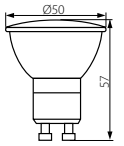

PRO GU10 LED

PRO GU10 LED

PRO GU10 LED

special 120° lens — alike COB effect

white body

silver body

220-240V~ 50/60Hz	Ei A+
7 [W]	7 kWh/1000h
120 [°]	
25000 [h]	EAC
≥15000	CE

Kanlux