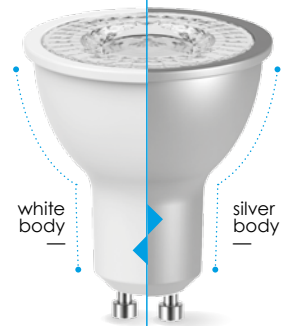

PRO GU10 LED

PRO GU10 LED

PRO GU10 LED

special 120° lens — alike COB effect

white body

silver body

220-240V~ 50/60Hz	Ei A+
7 [W]	7 kWh/1000h
120 [°]	
25000 [h]	EAC
≥15000	CE

Kanlux

PRO GU10 LED 7W-WW-W	24500	7-44	2700	530	465
PRO GU10 LED 7W-NW-W	24501	7-45	4000	550	470
PRO GU10 LED 7W-CW-W	24502	7-46	6500	570	490
PRO GU10 LED-7W-WW	24503	7-44	2700	530	465
PRO GU10 LED-7W-NW	24504	7-45	4000	550	470
PRO GU10 LED-7W-CW	24505	7-46	6500	570	490