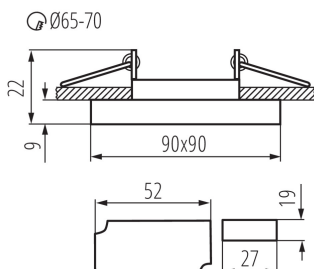

Kanlux

24413 SOREN L-SR WW

Ceiling-mounted spotlight fitting

5905339244130

Kanlux SOREN are glass holders whose additional asset is the colourful, decorative LED strip lighting up the glass base of the holder.

GENERAL DATA:

Colour: silver

Necessity of using self-shielding lamps: yes

Place of assembly: Recessed mount in the ceiling

Place of application: Indoors

Minimum distance from the illuminated object: 0,5m

Replaceable light source: yes

Light source included: no

Length [mm]: 90

Width [mm]: 90

Height [mm]: 22

Assembly hole [mm]: Ø65-70

Integrated LED light source: yes

TECHNICAL DATA:

Rated voltage [V]: 220-240 AC

Rated frequency [Hz]: 50/60

Maximum power [W]: max 20

Rated power (LED) [W]: 3,6

Light source: PAR16

Diode type: LED SMD

Colour temperature: Warm white

Colour temperature [K]: 3000

Cap: GU10

Service life [h]: 20000

Number of on/off cycles: ≥15000

Ambient temperature range to which the product can be exposed: 5÷25

The fixture is adapted to the light sources of the following energy classes: A++,A+,A,B,C,D,E

Enclosure material: glass

Connection type: Bolt terminal block

Range of sections of wires used [mm²]: 0,75÷2,5

The fixture set includes built-in LED's with the following energy classes: A++,A+,A

IP class: 20

LOGISTIC DATA:

Jednostka miary: sztuka

Jak pakowane: 50

Ilość sztuk w opakowaniu pośrednim: 1