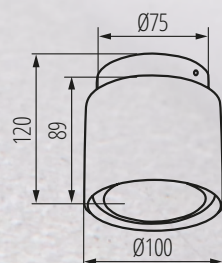

LED strip:
Output [W]: **4W**
LED type: **LED SMD**
Luminous flux [lm]: **100**
Colour temperature: **3000K (WW)**
Colour rendering index Ra: **≥80**
Lifespan [h]: **20 000**
On/off cycles: **≥15 000**