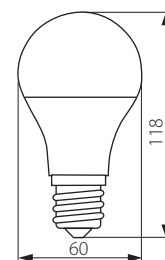

E27

LED SMD

RAPID MAXX

RAPID MAXX LED E27

Kanlux

RAPID MAXX LED E27-WW	23282	3000
RAPID MAXX LED E27-NW	23283	4000