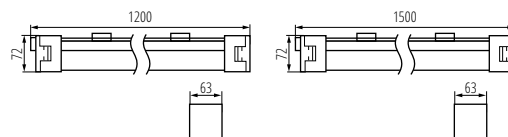

5 lat Gwarancji na warunkach oświadczenia gwarancyjnego, dostępnego na stronie internetowej

Materiał obudowy: tworzywo sztuczne

Kanlux TP STRONG is a hermetic luminaire for special purposes. The tightness of IP65, mechanical resistance of IK08, and luminous efficacy of 135lm/W are the main advantages of this luminaire. Additionally, it has a light distribution angle of 120°. The parameters speak for themselves, but we also give a 5-year warranty.

5 years Warranty under the terms of the warranty statement, available on our website

Enclosure material: plastic

Lampshade material: plastic

TP STRONG LED 48W-NW	33170	5905339331700	48	6500	4000	X125/Y110	biały white
TP STRONG LED 75W-NW	33171	5905339331717	75	10000	4000	X125/Y110	biały white

[V]	[Hz]	[h]	[h]	[lm]	[Ra]	[SMD]	[IP]	[°C]
220-240 AC	50	≥30000	50000	≤60 MacAdam	≥80	SMD	65	-20+40
[IK]	[mm]	[m]	[m]	[°]	[CE]	[EAC]	[KANLUX]	[A]
08	1,5+2,5	0,5m						

TP STRONG LED 48W-NW

TP STRONG LED 75W-NW