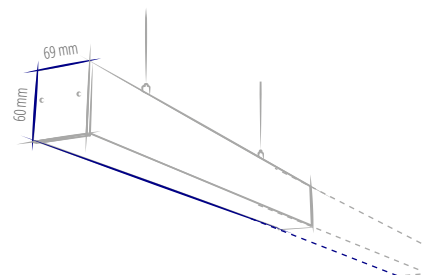

ALIN LED

OPRAWA LINIOWA LED ► LINEAR LIGHTING FIXTURES

FACTORY

Kanlux ALIN LED to produkt, który powstał z myślą o oprawie idealnej. Stworzyli go projektanci Kanlux, którzy połączyli innowację z 30-letnim doświadczeniem. Markowe komponenty i perfekcyjne wykonanie zapewniają estetykę i trwałość działania przez długie lata. Szeroka oferta modeli daje możliwość dopasowania oprawy do potrzeb każdej inwestycji.

5 lat Gwarancji na warunkach oświadczenia gwarancyjnego, dostępnego na stronie internetowej: www.kanlux.com

The Kanlux ALIN LED is a product which was created with a view to a perfect fixture. It was created by the Kanlux designers, who combined innovation with 30 years of experience. Their branded components and perfect workmanship ensure the aesthetics and durability of operation for many years. The wide range of models affords the possibility to adjust the fixture to the needs of each investment.

5 years Warranty under the terms of the warranty statement, available on our website: www.kanlux.com

CONFIGURATOR

Wyprodukujemy dla Ciebie oprawę idealną. Stwórz ją z pomocą naszego konfiguratora.

We will produce a perfect luminaire for you. Create it with our configurator.

NATYNKOWA
SURFACE
MOUNTED

PODTYNKOWA
RECESSED
MOUNTED

ZWIESZANA
SUSPENDED
MOUNTED

DO NADBUDOWANIA
NA ŚCIANIE
WALL MOUNTED

CO NAS WYRÓŻNIA?

TRZY DŁUŻOŚCI
THREE LENGTHS