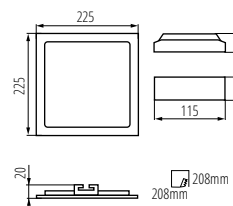

KATRO V2LED 18W