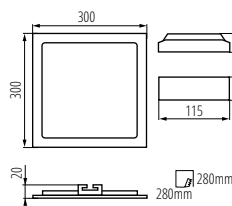

KATRO V2LED 24W