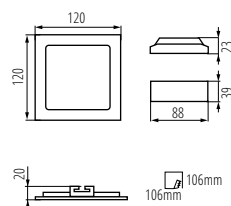

[V] 220-240 AC	[Hz] 50/60	[h] ≥20000	[h] 15000	[lm] ≤ 6x MacAdam	Ra ≥80	SMD	CE	ERL	IP 44/20	House icon
[°C] 5+25	[mm] 0,05	[mm] 0,75	[mm] 0,5m	[mm] 106mm	[mm] 158mm	[mm] 208mm	[mm] 208mm	[mm] 280mm	Kanlux logo	Icons for A, A+, A++