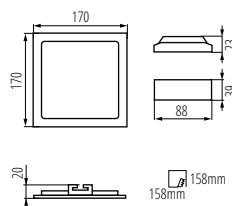

KATRO V2LED 12W