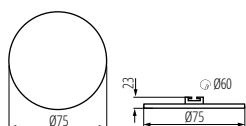

AREL LED DL 6W

AREL LED DL 10W

AREL LED DL 14W

AREL LED DL 20W

[V] 220-240 AC	[Hz] 50/60	≥15000	30000	ellipse ≤ 6x MacAdam	Ra ≥80	SMD			IP 65/20
	5÷25		0,75-1,5	0,5m					

AREL LED DO 6W

AREL LED DO 10W

AREL LED DO 14W