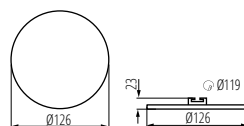

AREL LED DL 6W

AREL LED DL 10W

AREL LED DL 14W

AREL LED DL 20W

[V] 220-240 AC	[Hz] 50/60	≥15000	30000	ellipse ≤ 6x MacAdam	Ra ≥80	SMD			IP 65/20
	5÷25		0,75-1,5	0,5m					

AREL LED DO 6W

AREL LED DO 10W

AREL LED DO 14W