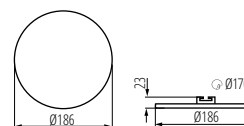

AREL LED DL 6W

AREL LED DL 10W

AREL LED DL 14W

AREL LED DL 20W

[V] 220-240 AC	[Hz] 50/60	≥15000	30000	ellipse ≤ 6x MacAdam	Ra ≥80	SMD			IP 65/20
	5÷25		0,75-1,5	0,5m					

AREL LED DO 6W

AREL LED DO 10W

AREL LED DO 14W