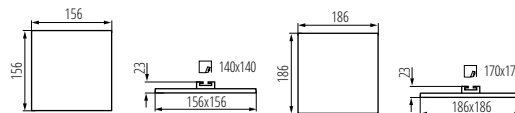

AREL LED DL 10W

AREL LED DL 14W