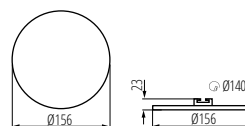

AREL LED DL 6W

AREL LED DL 10W

AREL LED DL 14W

AREL LED DL 20W

[V] 220-240 AC	[Hz] 50/60	≥15000	30000	ellipse ≤ 6x MacAdam	Ra ≥80	SMD			IP 65/20
	5÷25		0,75-1,5	0,5m					

AREL LED DO 6W

AREL LED DO 10W

AREL LED DO 14W