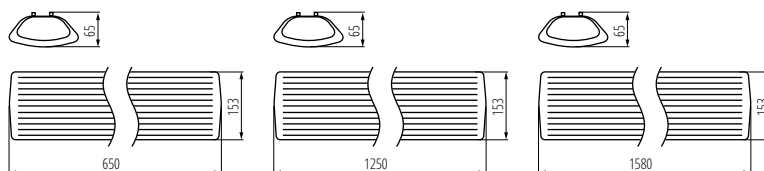

oprawy są przeznaczone do źródeł T8 LED 220-240 V-; 50/60 Hz z zasilaniem jednostronnym

Materiał obudowy: tworzywo sztuczne, stal
Materiał klosza: PS

Kanlux MEBA 4LED is a LED version of Kanlux MEBA linear luminaire. T8 LED tubes used in it guarantee more economical and longer operation, which positively translates into the comfort of use in beauty and hairdresser salons, and office spaces.

the fittings are intended for sources T8 LED 220-240 V-; 50/60 Hz with one-sided power supply

Enclosure material: plastic, steel
Lampshade material: PS

MEBA 4LED 2X60 PS	26960	5905339269607	2 x max 18	T8 LED	G13	biały white
MEBA 4LED 2X120 PS	26961	5905339269614	2 x max 36	T8 LED	G13	biały white
MEBA 4LED 2X150 PS	26962	5905339269621	2 x max 58	T8 LED	G13	biały white
MEBA 4LED 2X60 OP PS	26963	5905339269638	2 x max 18	T8 LED	G13	biały white
MEBA 4LED 2X120 OP PS	26964	5905339269645	2 x max 36	T8 LED	G13	biały white
MEBA 4LED 2X150 OP PS	26965	5905339269652	2 x max 58	T8 LED	G13	biały white

[V] 220-240 AC	[Hz] 50/60			IP 20			
	1-2,5	L N PE ONE SIDE INPUT	0,5m				

MEBA 4LED 2X60

MEBA 4LED 2X120

MEBA 4LED 2X150