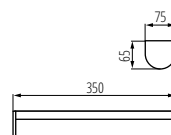

[V]	[Hz]			[h]		Ra			
220-240 AC	50/60		≥15000	20000	ellipse ≤ 6x Max/diam	≥80	SMD		
IP 44					[mm]	0,75+1,5	0,5m	CE	ERC
		5±25							

PESSA LED IP44 9W

PESSA LED IP44 17W

Kanlux

ROLSO

OPRAWA ŚCIENNA LED IP44 ► WALL-MOUNTED LED LIGHT FITTING, IP44