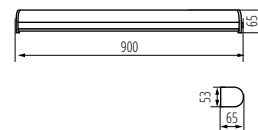

ROLSO LED IP44 20W

Kalux PESSA LED to liniowa oprawa, która cechuje się szczelnością na poziomie IP44. Z powodzeniem rozświetlimy nią łazienki lub pokoje kąpielowe.

Materiał obudowy: stop aluminium, tworzywo sztuczne

Materiał klosza: tworzywo sztuczne

Kanlux PESSA LED is a linear fixture, characterised by the IP44 protection classification. You can successfully brighten up bathrooms or washrooms with it.

Enclosure material: aluminum alloy, plastic

Lampshade material: plastic

Kanlux ROLSO to nowoczesna oprawa domowa LED, której dodatkowym atutem jest subtelny design, który doskonale współgra zwłaszcza z nowoczesnymi wnętrzami. Oprawa ta świetnie sprawdzi się jako oświetlenie łazienkowe, dzięki współczynnikowi IP44.

Materiał obudowy: stop aluminium

Materiał klosza: tworzywo sztuczne

Kanlux ROLSO is a modern LED home holder whose additional asset is subtle design which perfectly cooperates in particular with modern interiors. This holder will work well as lighting of bathrooms, thanks to the IP44 coefficient.

Enclosure material: aluminum alloy

Lampshade material: plastic