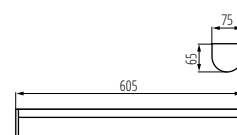

[V]	[Hz]			[h]		Ra			
220-240 AC	50/60		≥15000	20000	ellipse ≤ 6x Max/diam	≥80	SMD		
IP 44					[mm]	0,75+1,5	0,5m	CE	ERC
		5±25							

PESSA LED IP44 9W

PESSA LED IP44 17W

Kanlux

ROLSO

OPRAWA ŚCIENNA LED IP44 ► WALL-MOUNTED LED LIGHT FITTING, IP44