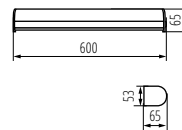

ROLSO LED IP44 15W