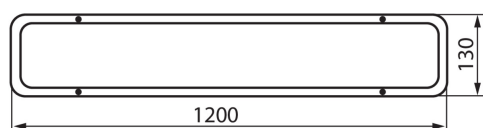

Kanlux

18870 LESTRA 228-SR

Linear light fitting

5905339188700

Kanlux LESTRA linear luminaires, due to their aesthetic design, are a perfect choice for large facilities where the appearance of lighting luminaire matters. The luminaire is mounted to the ceiling with the attached cords.

GENERAL DATA:

Colour: silver
Place of assembly: for suspension on the ceiling
Place of application: Indoors
Minimum distance from the illuminated object: 0,5m
Replaceable light source: yes
Light source included: yes
Fixture lighting direction: up and down
Length [mm]: 1200
Width [mm]: 130
Height [mm]: 40
Wire length [m]: 1.5

TECHNICAL DATA:

Rated voltage [V]: 220-240 AC
Rated frequency [Hz]: 50/60
Maximum power [W]: 2 x 28
Class of protection against electric shock: I
Lampshade material: PMMA
Light source: T5
Colour temperature [K]: 4000
Cap: G5
Light source EEI: A+
Ambient temperature range to which the product can be exposed: 5÷25
The fixture is adapted to the light sources of the following energy classes: A++,A+,A,B
Enclosure material: aluminum alloy
Connection type: Bolt terminal block
Wire diameter [mm²]: 0.75
Stabiliser type: EVG
Stabiliser energy class: A2
IP class: 20

Photometry: the results obtained from testing were from a specific sample.

EN

Kanlux

18870 LESTRA 228-SR

Linear light fitting

Grammage [g]: 3050

Length of a unit pack [cm]: 130

Width of a unit pack [cm]: 19