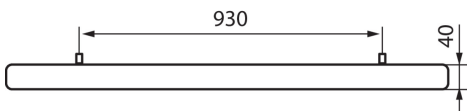

Kanlux

18870 LESTRA 228-SR

Linear light fitting

5905339188700

Kanlux LESTRA linear luminaires, due to their aesthetic design, are a perfect choice for large facilities where the appearance of lighting luminaire matters. The luminaire is mounted to the ceiling with the attached cords.

GENERAL DATA:

Colour: silver
Place of assembly: for suspension on the ceiling
Place of application: Indoors
Minimum distance from the illuminated object: 0,5m
Replaceable light source: yes
Light source included: yes
Fixture lighting direction: up and down
Length [mm]: 1200
Width [mm]: 130
Height [mm]: 40
Wire length [m]: 1.5

TECHNICAL DATA:

Rated voltage [V]: 220-240 AC
Rated frequency [Hz]: 50/60
Maximum power [W]: 2 x 28
Class of protection against electric shock: I
Lampshade material: PMMA
Light source: T5
Colour temperature [K]: 4000
Cap: G5
Light source EEI: A+
Ambient temperature range to which the product can be exposed: 5÷25
The fixture is adapted to the light sources of the following energy classes: A++,A+,A,B
Enclosure material: aluminum alloy
Connection type: Bolt terminal block
Wire diameter [mm²]: 0.75
Stabiliser type: EVG
Stabiliser energy class: A2
IP class: 20

Photometry: the results obtained from testing were from a specific sample.

EN

Kanlux

18870 LESTRA 228-SR

Linear light fitting

Grammage [g]: 3050

Length of a unit pack [cm]: 130

Width of a unit pack [cm]: 19