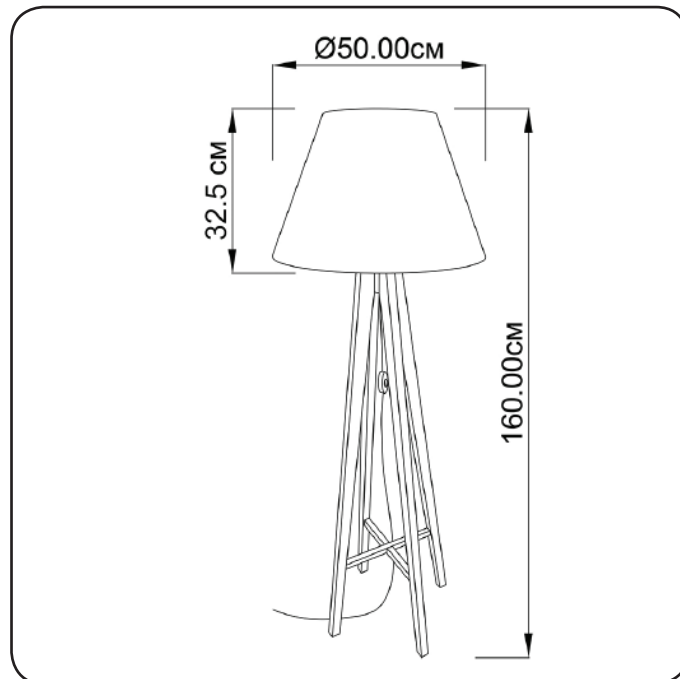

Floor lamp

Imperium Light

NATALI

981160.05.01

Height:	160 cm
Diameter of lampshade:	50 cm
Height of lampshade:	32.5 cm
Lampholder / Socket:	E27
Number of light sources:	1
Max. wattage:	60 W
Voltage:	230 V
Material:	wood/ fabric
Color:	black/ white
Lamp included:	no
Protection class:	IP20