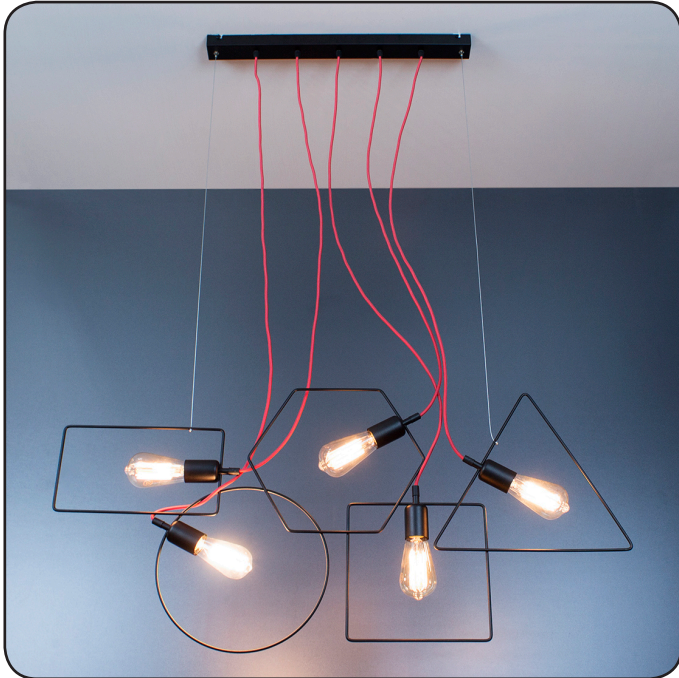

Suspension lamp

Imperium Light

GEOMETRY

935100.05.16

Height:	140 cm
With:	100 cm
Lampholder / Socket:	E27
Number of light sources:	5
Max. wattage:	60 W (watts)
Voltage:	230 V (volt)
Material:	metal
Color:	black
Lamp included:	no
Protection class:	IP20
Class:	II