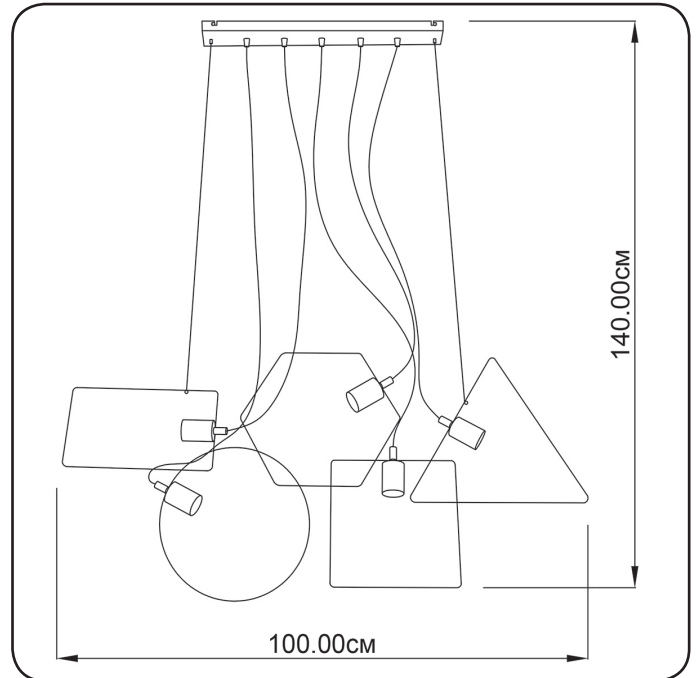

Suspension lamp

Imperium Light

GEOMETRY

935100.05.16

Height:	140 cm
With:	100 cm
Lampholder / Socket:	E27
Number of light sources:	5
Max. wattage:	60 W (watts)
Voltage:	230 V (volt)
Material:	metal
Color:	black
Lamp included:	no
Protection class:	IP20
Class:	II