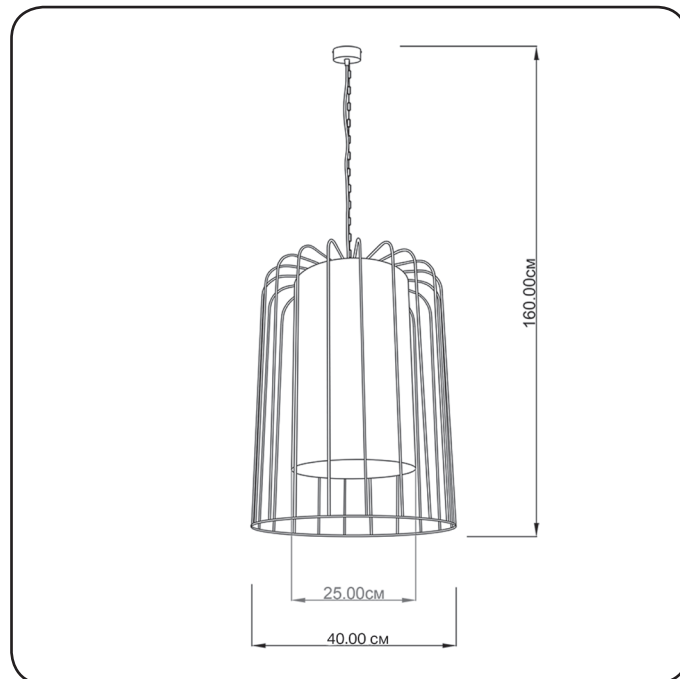

Suspension lamp

Imperium Light

VERONA

92140.01.16

Height:	160 cm
Diameter:	40 cm
Height of lamshade:	25 cm
Lampholder / Socket:	E27
Number of light sources:	1
Max. wattage:	40 W (watts)
Voltage:	230 V (volt)
Material:	metal/ fabric
Color:	white/ red
Lamp included:	no
Protection class:	IP20