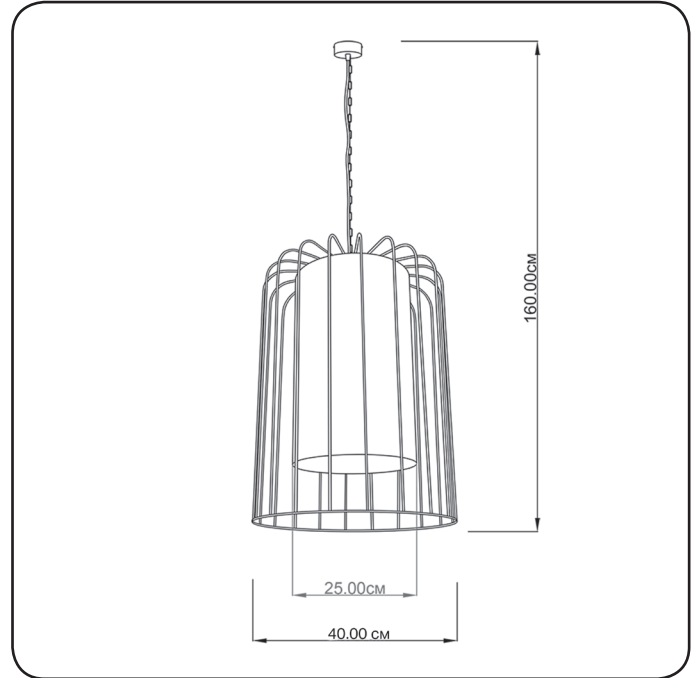

Suspension lamp

Imperium Light

VERONA

92140.01.01

Height:	160 cm
Diameter:	40 cm
Height of lamshade:	25 cm
Lampholder / Socket:	E27
Number of light sources:	1
Max. wattage:	40 W (watts)
Voltage:	230 V (volt)
Material:	metal/ fabric
Color:	white
Lamp included:	no
Protection class:	IP20