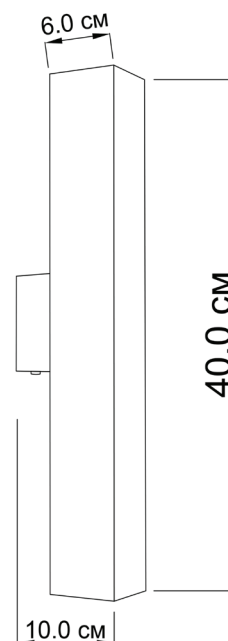

Wall lamp

Imperium Light

Submarine

82240.12.12

Height:	40 cm
Spacing from wall:	10 cm
Lampholder / Socket:	MR16 GU10
Number of light sources:	2
Max. wattage:	50 W
Voltage:	230 V
Material:	metal
Color:	gold
Lamp included:	no
Protection class:	IP20