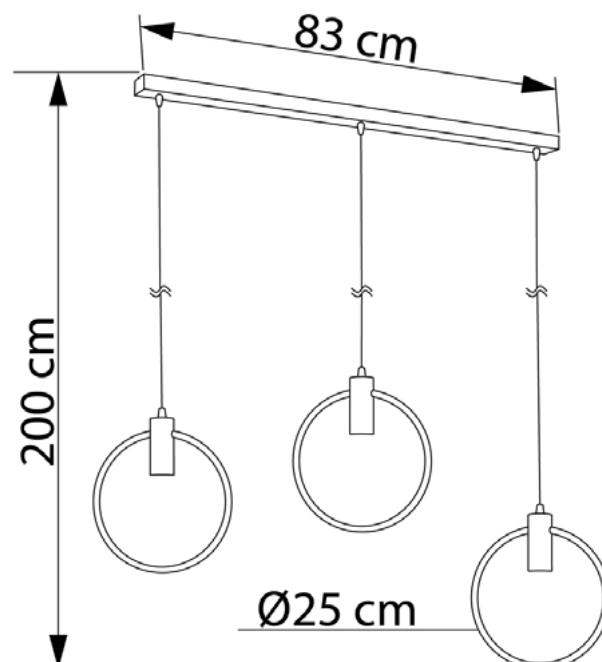

## Suspension lamps

Imperium Light

TENDI

706383.12.12

Length:	83 cm
Height of lampshade:	27 cm
Lampholder / Socket:	E27
Number of light sources:	3
Max. wattage:	40 W (watts)
Voltage:	230 V (volt)
Material:	metal
Color:	gold
Lamp included:	no
Protection class:	IP20