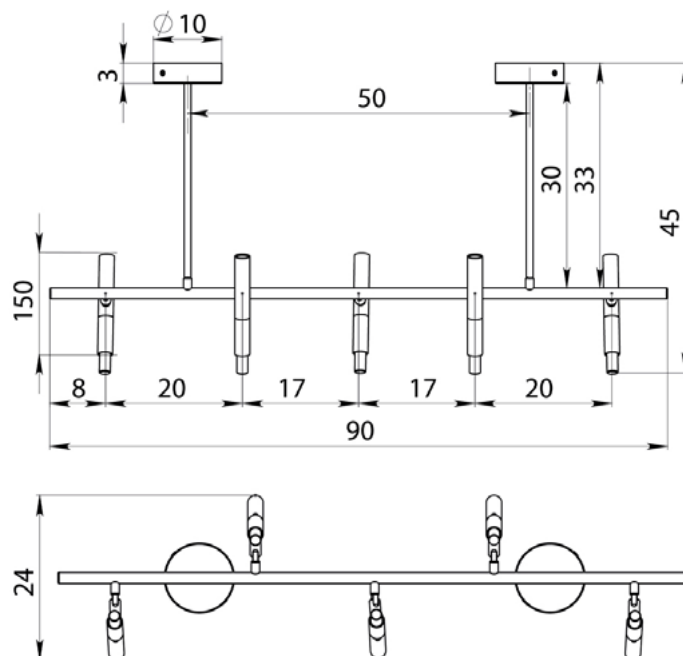

Suspension lamps

Imperium Light

RYAL

705590.05.05

Height:	45 cm
Width:	24 cm
Length:	90 cm
Height of lampshade:	15 cm
Lampholder / Socket:	G9
Number of light sources:	5
Max. wattage:	40 W (watts)
Voltage:	230 V (volt)
Material:	metal
Color:	black
Lamp included:	no
Protection class:	IP20