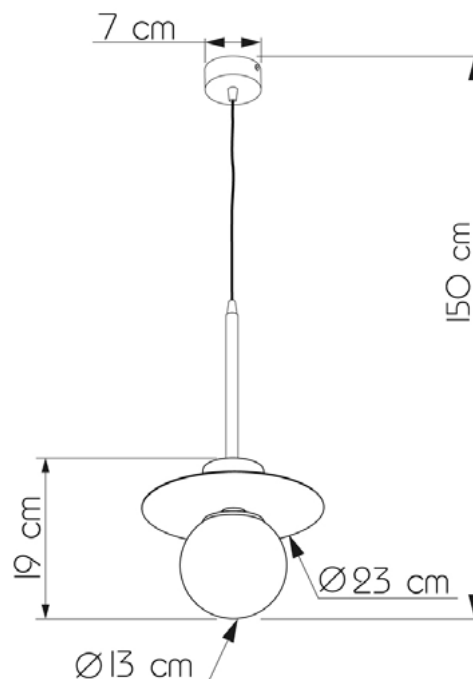

MELCHIOR

704123.72.69

Diameter:	23 cm
Length:	150 cm
Diameter of lampshade:	13 cm
Spacing from wall:	19 cm
Lampholder / Socket:	E14
Number of light sources:	1
Max. wattage:	40 W (watts)
Voltage:	230 V (volt)
Material:	metal / glass
Color:	dark mirror / black smoke
Lamp included:	no
Protection class:	IP20