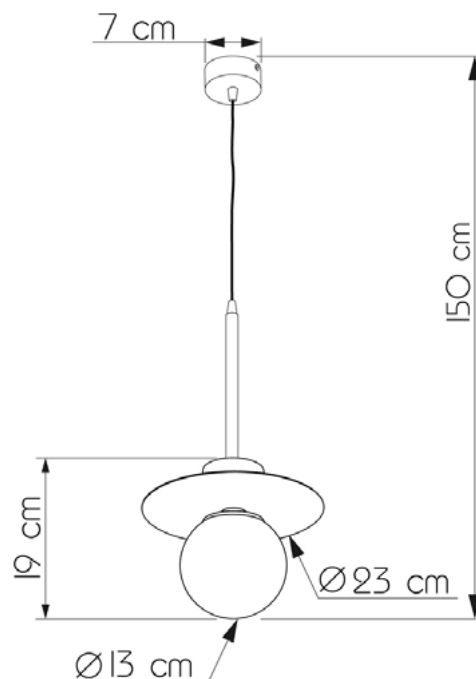

## Suspension lamps

Imperium Light

MELCHIOR

704123.72.01

Diameter:	23 cm
Length:	150 cm
Diameter of lampshade:	13 cm
Spacing from wall:	19 cm
Lampholder / Socket:	E14
Number of light sources:	1
Max. wattage:	40 W (watts)
Voltage:	230 V (volt)
Material:	metal / glass
Color:	dark mirror / white
Lamp included:	no
Protection class:	IP20