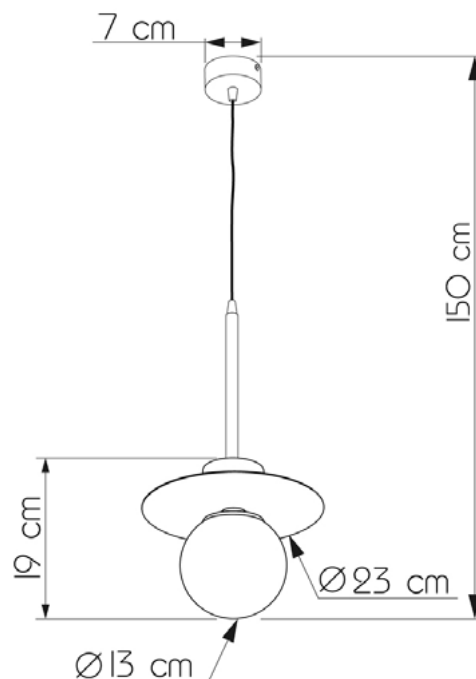

Suspension lamps

Imperium Light

MELCHIOR

704123.71.69

Diameter:	23 cm
Length:	150 cm
Diameter of lampshade:	13 cm
Spacing from wall:	19 cm
Lampholder / Socket:	E14
Number of light sources:	1
Max. wattage:	40 W (watts)
Voltage:	230 V (volt)
Material:	metal / glass
Color:	mirror / black smoke
Lamp included:	no
Protection class:	IP20