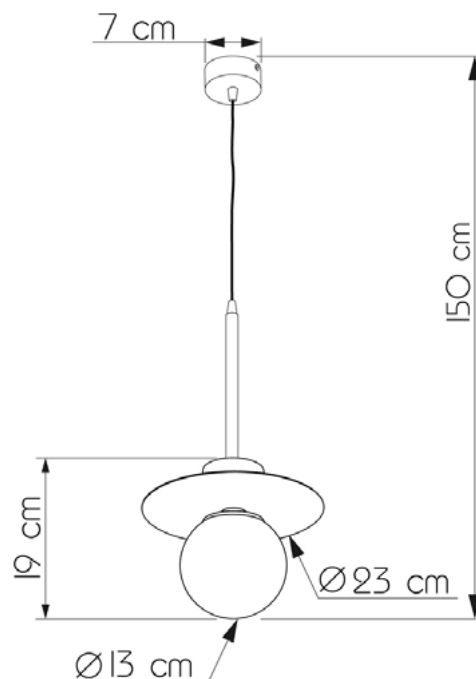

Suspension lamps

Imperium Light

MELCHIOR

704123.71.24

Diameter:	23 cm
Length:	150 cm
Diameter of lampshade:	13 cm
Spacing from wall:	19 cm
Lampholder / Socket:	E14
Number of light sources:	1
Max. wattage:	40 W (watts)
Voltage:	230 V (volt)
Material:	metal / glass
Color:	mirror / caramel
Lamp included:	no
Protection class:	IP20