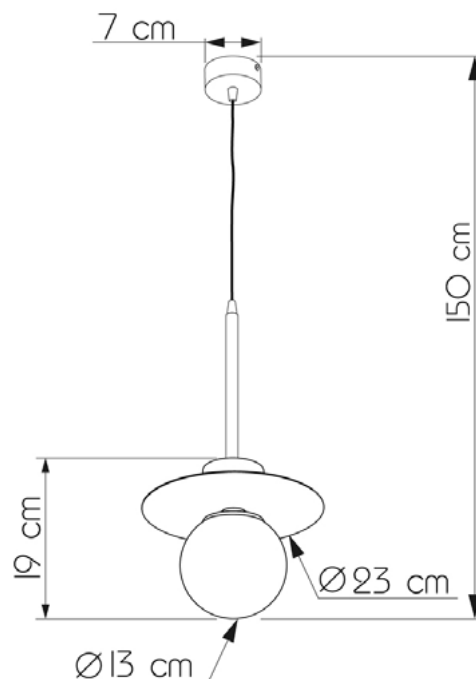

Suspension lamps

Imperium Light

MELCHIOR

704123.71.01

Diameter:	23 cm
Length:	150 cm
Diameter of lampshade:	13 cm
Spacing from wall:	19 cm
Lampholder / Socket:	E14
Number of light sources:	1
Max. wattage:	40 W (watts)
Voltage:	230 V (volt)
Material:	metal / glass
Color:	mirror / white
Lamp included:	no
Protection class:	IP20