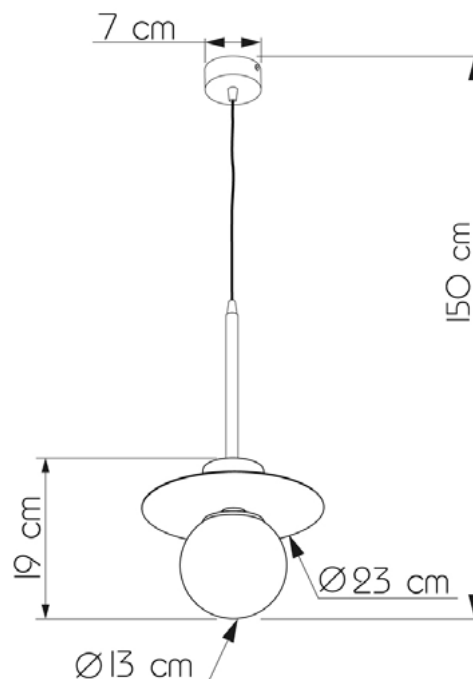

## Suspension lamps

Imperium Light

MELCHIOR

704123.69.69

Diameter:	23 cm
Length:	150 cm
Diameter of lampshade:	13 cm
Spacing from wall:	19 cm
Lampholder / Socket:	E14
Number of light sources:	1
Max. wattage:	40 W (watts)
Voltage:	230 V (volt)
Material:	metal / glass
Color:	black smoke / black smoke
Lamp included:	no
Protection class:	IP20