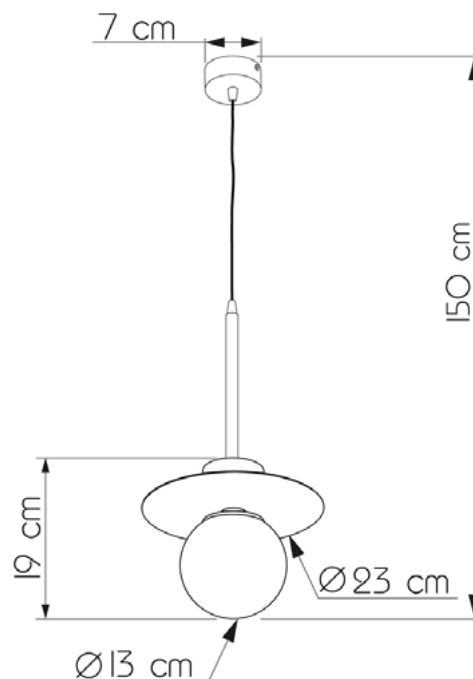

MELCHIOR

704123.69.24

Diameter:	23 cm
Length:	150 cm
Diameter of lampshade:	13 cm
Spacing from wall:	19 cm
Lampholder / Socket:	E14
Number of light sources:	1
Max. wattage:	40 W (watts)
Voltage:	230 V (volt)
Material:	metal / glass
Color:	mirror / caramel
Lamp included:	no
Protection class:	IP20