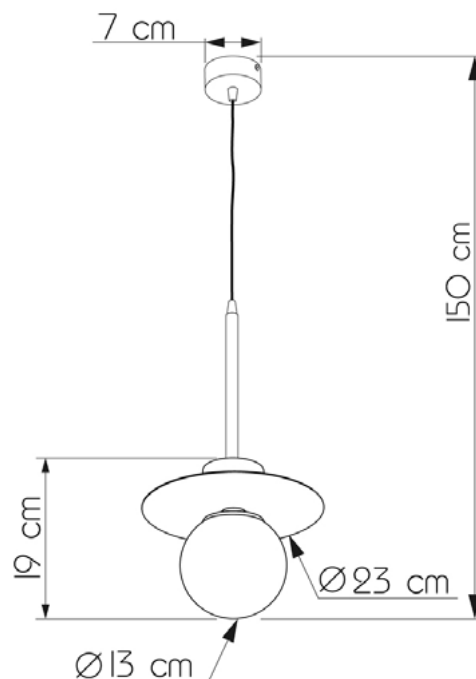

Suspension lamps

Imperium Light

MELCHIOR

704|23.69.01

Diameter:	23 cm
Length:	150 cm
Diameter of lampshade:	13 cm
Spacing from wall:	19 cm
Lampholder / Socket:	E14
Number of light sources:	1
Max. wattage:	40 W (watts)
Voltage:	230 V (volt)
Material:	metal / glass
Color:	black smoke / white
Lamp included:	no
Protection class:	IP20