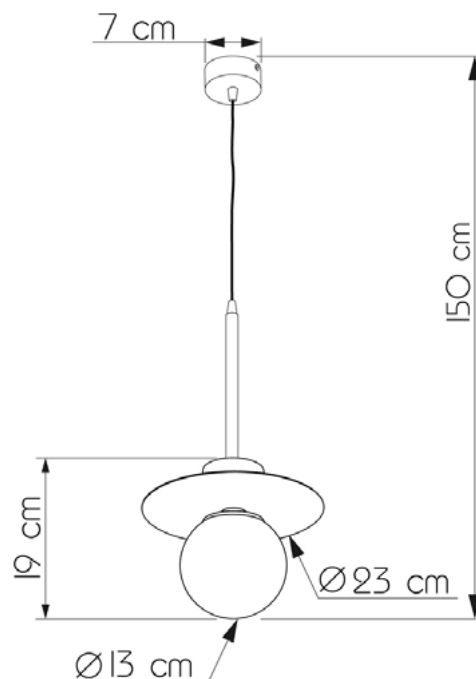

## Suspension lamps

Imperium Light

MELCHIOR

704123.24.69

Diameter:	23 cm
Length:	150 cm
Diameter of lampshade:	13 cm
Spacing from wall:	19 cm
Lampholder / Socket:	E14
Number of light sources:	1
Max. wattage:	40 W (watts)
Voltage:	230 V (volt)
Material:	metal / glass
Color:	caramel / black smoke
Lamp included:	no
Protection class:	IP20