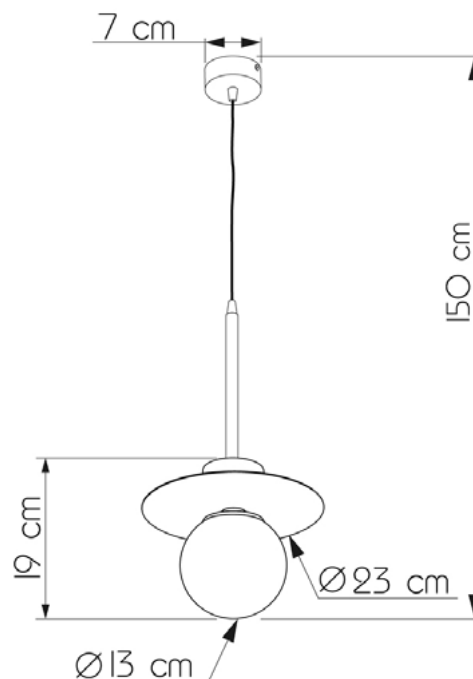

Suspension lamps

Imperium Light

MELCHIOR

704123.24.24

Diameter:	23 cm
Length:	150 cm
Diameter of lampshade:	13 cm
Spacing from wall:	19 cm
Lampholder / Socket:	E14
Number of light sources:	1
Max. wattage:	40 W (watts)
Voltage:	230 V (volt)
Material:	metal / glass
Color:	caramel / caramel
Lamp included:	no
Protection class:	IP20