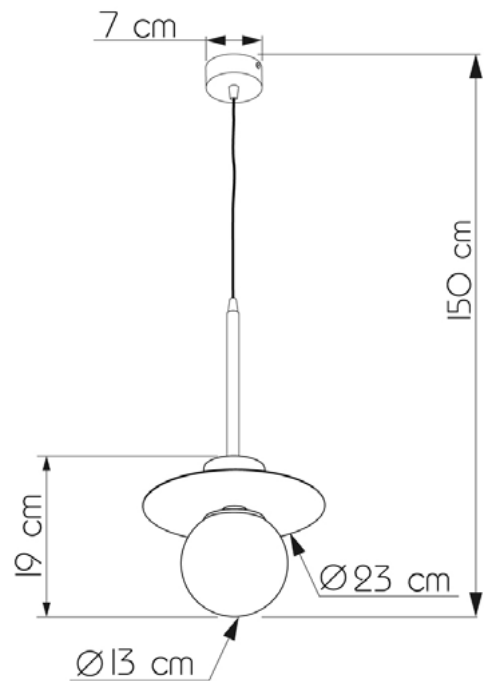

Suspension lamps

Imperium Light

MELCHIOR

704|23.24.01

Diameter:	23 cm
Length:	150 cm
Diameter of lampshade:	13 cm
Spacing from wall:	19 cm
Lampholder / Socket:	E14
Number of light sources:	1
Max. wattage:	40 W (watts)
Voltage:	230 V (volt)
Material:	metal / glass
Color:	caramel / white
Lamp included:	no
Protection class:	IP20