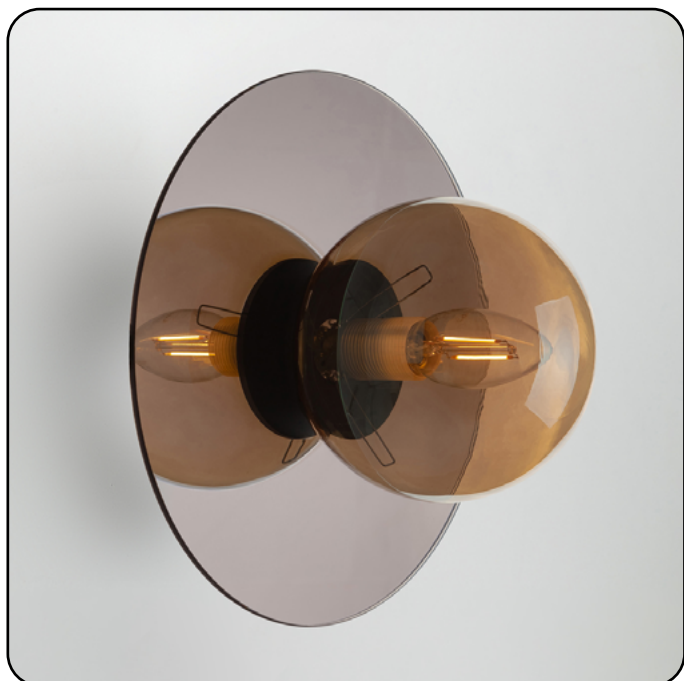

MELCHIOR

703123.72.69

Diameter:	23 cm
Diameter of lampshade:	13 cm
Spacing from wall:	19 cm
Lampholder / Socket:	E14
Number of light sources:	1
Max. wattage:	40 W (watts)
Voltage:	230 V (volt)
Material:	metal / glass
Color:	dark mirror / black smoke
Lamp included:	no
Protection class:	IP20