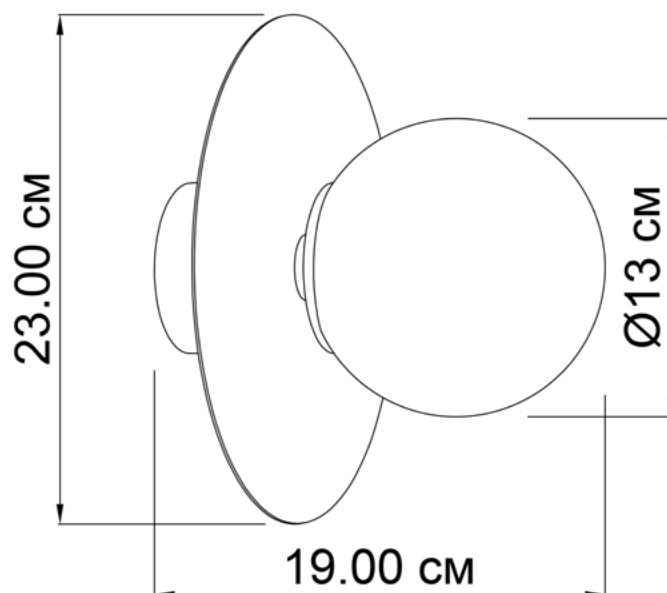

MELCHIOR

703123.72.69

Diameter:	23 cm
Diameter of lampshade:	13 cm
Spacing from wall:	19 cm
Lampholder / Socket:	E14
Number of light sources:	1
Max. wattage:	40 W (watts)
Voltage:	230 V (volt)
Material:	metal / glass
Color:	dark mirror / black smoke
Lamp included:	no
Protection class:	IP20