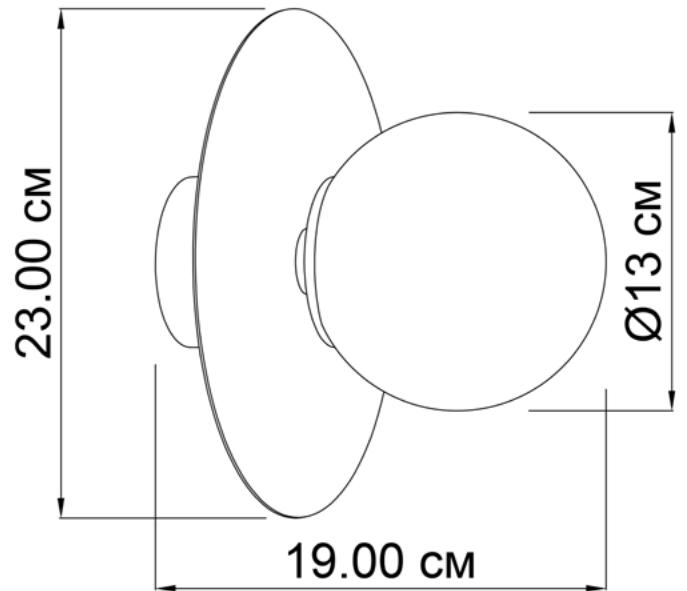

MELCHIOR

703123.72.24

Diameter:	23 cm
Diameter of lampshade:	13 cm
Spacing from wall:	19 cm
Lampholder / Socket:	E4
Number of light sources:	1
Max. wattage:	40 W (watts)
Voltage:	230 V (volt)
Material:	metal / glass
Color:	dark mirror / caramel
Lamp included:	no
Protection class:	IP20