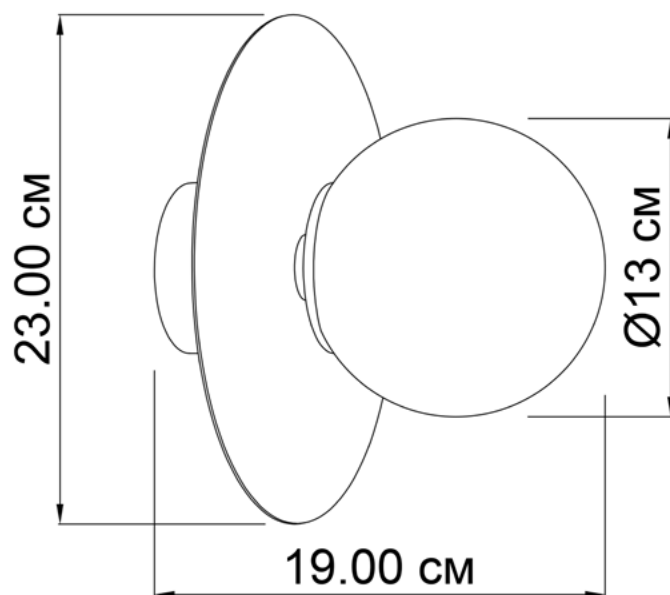

MELCHIOR

70323.72.01

Diameter:	23 cm
Diameter of lampshade:	13 cm
Spacing from wall:	19 cm
Lampholder / Socket:	E14
Number of light sources:	1
Max. wattage:	40 W (watts)
Voltage:	230 V (volt)
Material:	metal / glass
Color:	dark mirror / white
Lamp included:	no
Protection class:	IP20