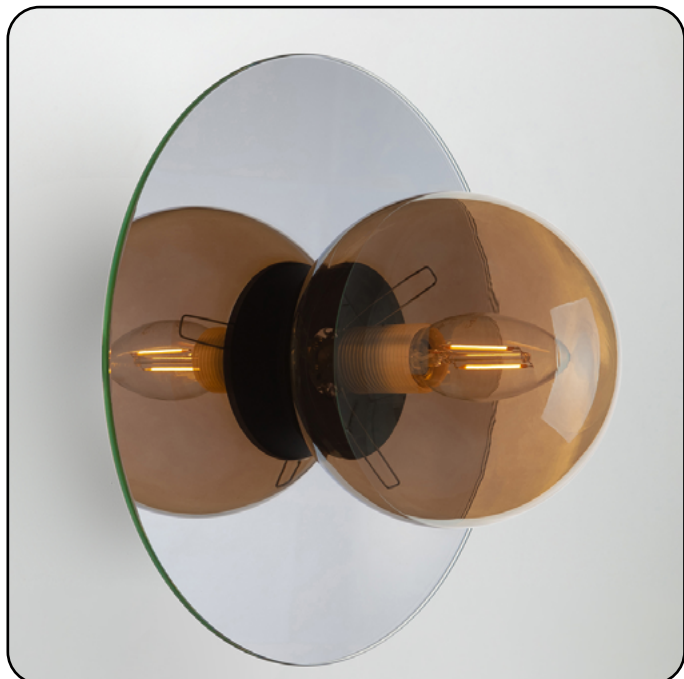

MELCHIOR

703123.71.69

Diameter:	23 cm
Diameter of lampshade:	13 cm
Spacing from wall:	19 cm
Lampholder / Socket:	E14
Number of light sources:	1
Max. wattage:	40 W (watts)
Voltage:	230 V (volt)
Material:	metal / glass
Color:	mirror / black smoke
Lamp included:	no
Protection class:	IP20