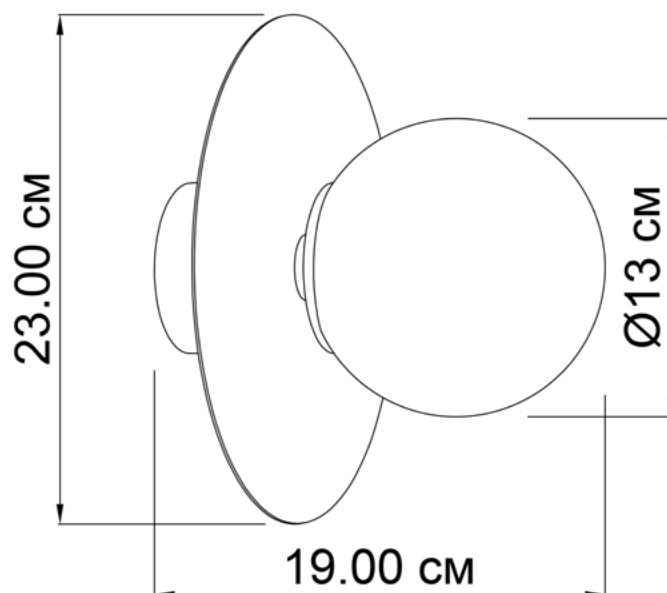

MELCHIOR

703123.71.69

Diameter:	23 cm
Diameter of lampshade:	13 cm
Spacing from wall:	19 cm
Lampholder / Socket:	E14
Number of light sources:	1
Max. wattage:	40 W (watts)
Voltage:	230 V (volt)
Material:	metal / glass
Color:	mirror / black smoke
Lamp included:	no
Protection class:	IP20