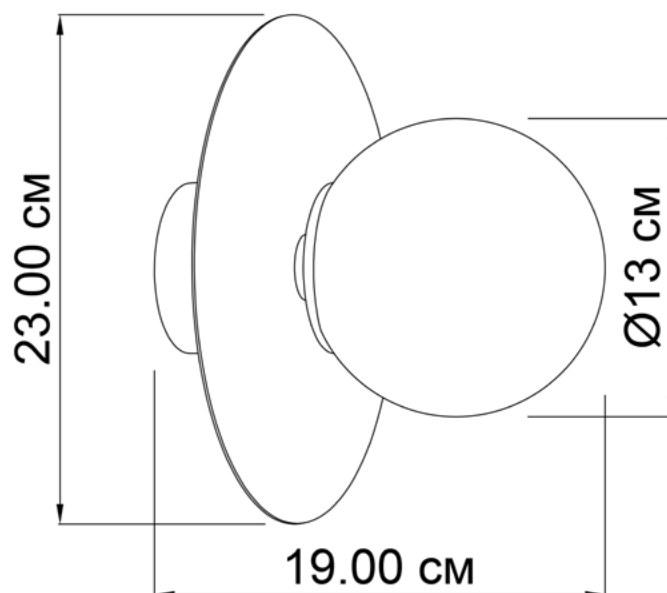

MELCHIOR

703123.71.24

Diameter:	23 cm
Diameter of lampshade:	13 cm
Spacing from wall:	19 cm
Lampholder / Socket:	E14
Number of light sources:	1
Max. wattage:	40 W (watts)
Voltage:	230 V (volt)
Material:	metal / glass
Color:	mirror / caramel
Lamp included:	no
Protection class:	IP20