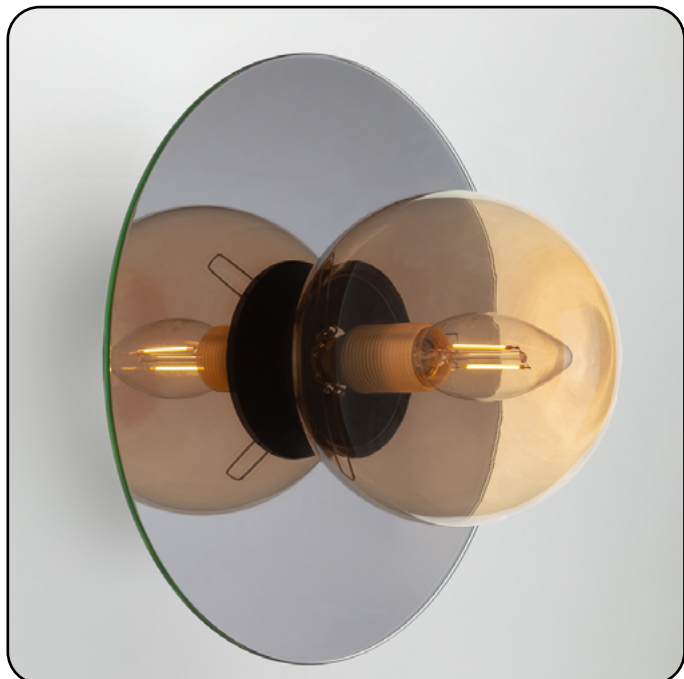

MELCHIOR

703123.71.24

Diameter:	23 cm
Diameter of lampshade:	13 cm
Spacing from wall:	19 cm
Lampholder / Socket:	E14
Number of light sources:	1
Max. wattage:	40 W (watts)
Voltage:	230 V (volt)
Material:	metal / glass
Color:	mirror / caramel
Lamp included:	no
Protection class:	IP20