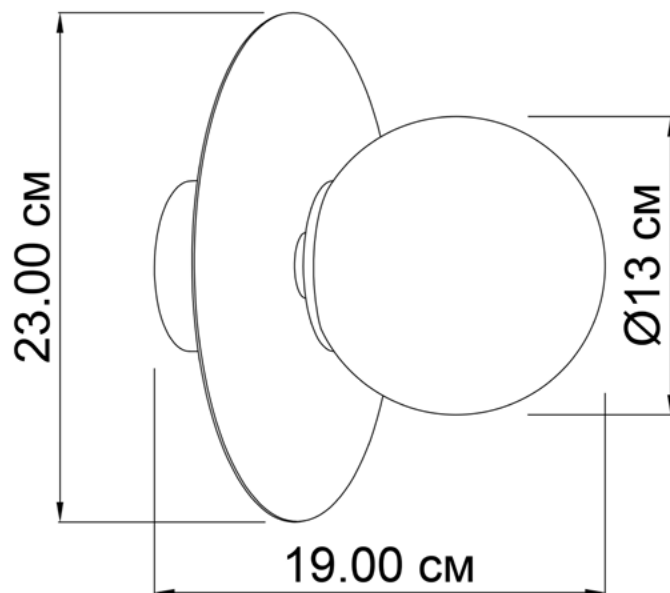

MELCHIOR

703123.71.01

Diameter:	23 cm
Diameter of lampshade:	13 cm
Spacing from wall:	19 cm
Lampholder / Socket:	E14
Number of light sources:	1
Max. wattage:	40 W (watts)
Voltage:	230 V (volt)
Material:	metal / glass
Color:	mirror / white
Lamp included:	no
Protection class:	IP20