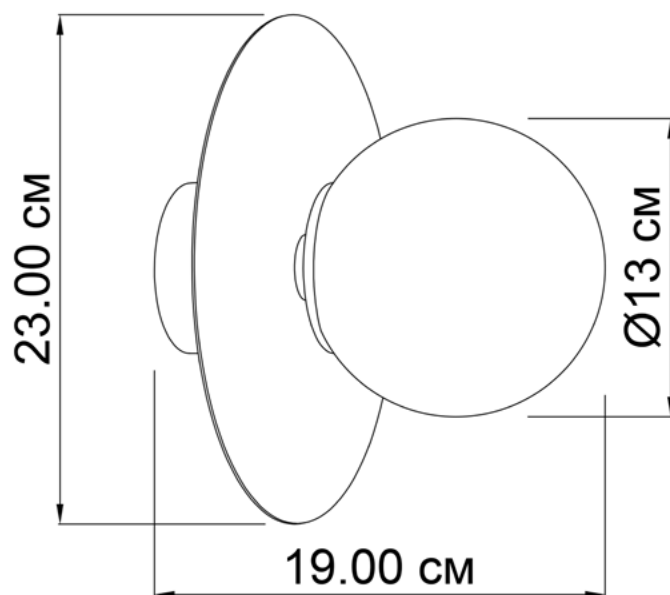

MELCHIOR

703123.69.69

Diameter:	23 cm
Diameter of lampshade:	13 cm
Spacing from wall:	19 cm
Lampholder / Socket:	E4
Number of light sources:	1
Max. wattage:	40 W (watts)
Voltage:	230 V (volt)
Material:	metal / glass
Color:	black smoke / black smoke
Lamp included:	no
Protection class:	IP20