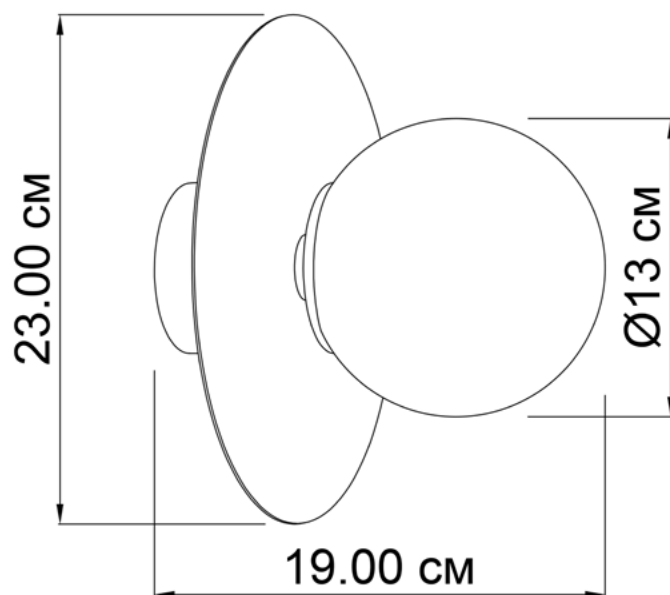

MELCHIOR

703123.69.24

Diameter:	23 cm
Diameter of lampshade:	13 cm
Spacing from wall:	19 cm
Lampholder / Socket:	E14
Number of light sources:	1
Max. wattage:	40 W (watts)
Voltage:	230 V (volt)
Material:	metal / glass
Color:	black smoke / caramel
Lamp included:	no
Protection class:	IP20