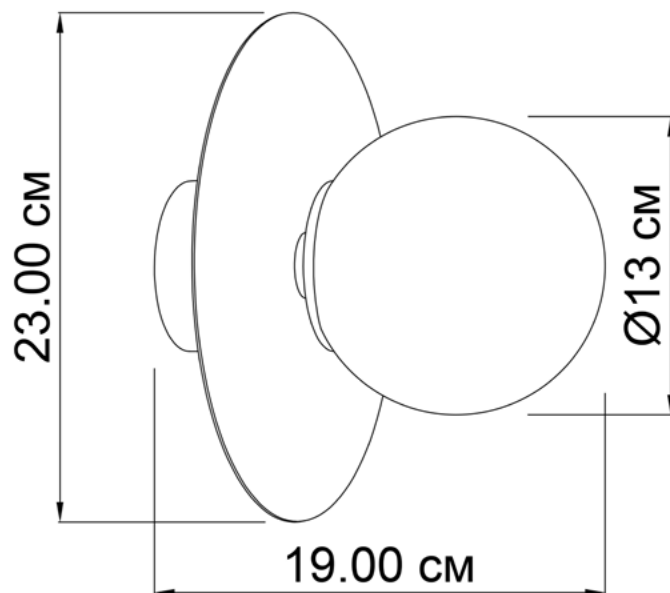

MELCHIOR

70323.69.01

Diameter:	23 cm
Diameter of lampshade:	13 cm
Spacing from wall:	19 cm
Lampholder / Socket:	E14
Number of light sources:	1
Max. wattage:	40 W (watts)
Voltage:	230 V (volt)
Material:	metal / glass
Color:	black smoke / white
Lamp included:	no
Protection class:	IP20