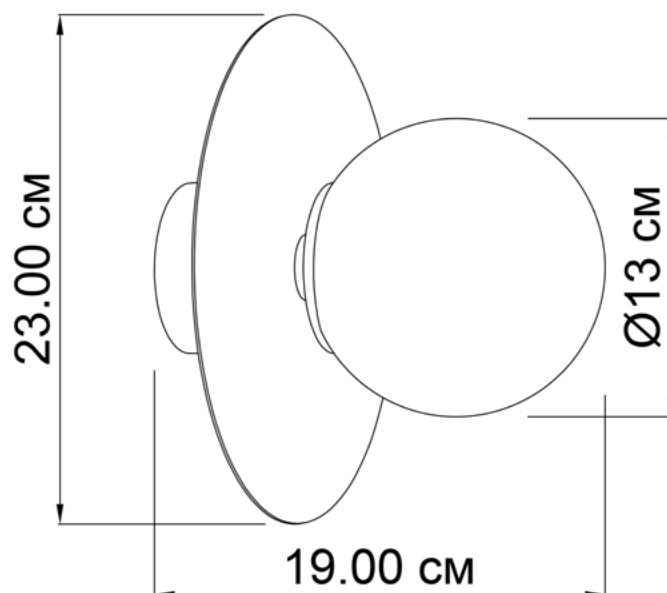

MELCHIOR

703123.24.69

Diameter:	23 cm
Diameter of lampshade:	13 cm
Spacing from wall:	19 cm
Lampholder / Socket:	E4
Number of light sources:	1
Max. wattage:	40 W (watts)
Voltage:	230 V (volt)
Material:	metal / glass
Color:	caramel / black smoke
Lamp included:	no
Protection class:	IP20