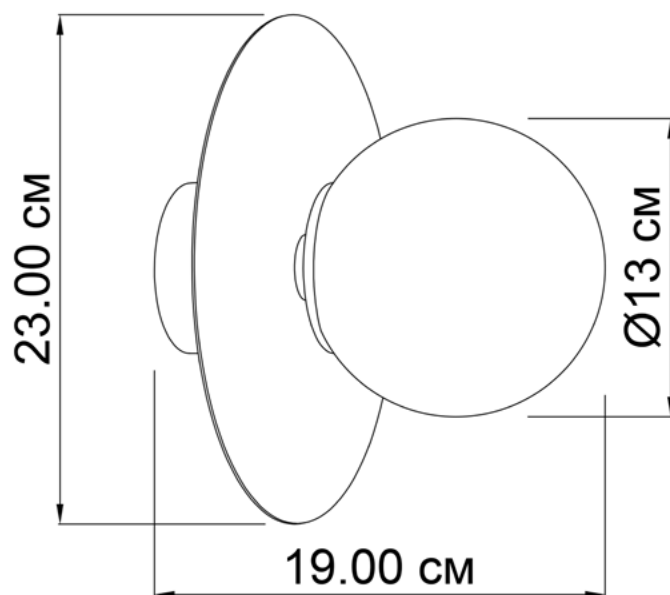

MELCHIOR

703123.24.24

Diameter:	23 cm
Diameter of lampshade:	13 cm
Spacing from wall:	19 cm
Lampholder / Socket:	E14
Number of light sources:	1
Max. wattage:	40 W (watts)
Voltage:	230 V (volt)
Material:	metal / glass
Color:	caramel / caramel
Lamp included:	no
Protection class:	IP20