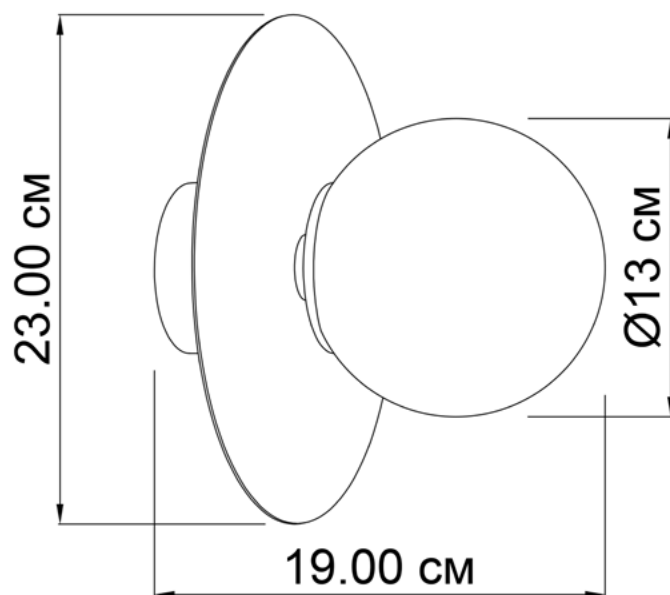

MELCHIOR

70323.24.01

Diameter:	23 cm
Diameter of lampshade:	13 cm
Spacing from wall:	19 cm
Lampholder / Socket:	E14
Number of light sources:	1
Max. wattage:	40 W (watts)
Voltage:	230 V (volt)
Material:	metal / glass
Color:	caramel / white
Lamp included:	no
Protection class:	IP20