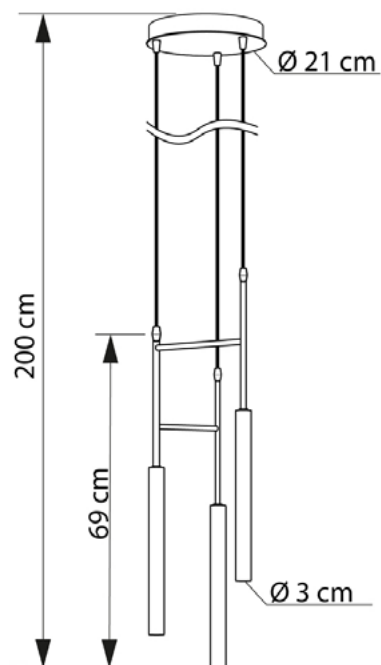

PANPIPE

702369.05.05.92

Height:	200 cm
Diameter:	21 cm
Diameter of lampshade:	3 cm
Height of lampshade:	69 cm
Lampholder / Socket:	LED
Number of light sources:	3
Color temperature:	4000K
Luminous flux:	400 Lm
Max. wattage:	4.5 W
Voltage:	230 V
Beam angle:	45
Material:	metal
Color:	black
Lamp included:	yes
Protection class:	IP20