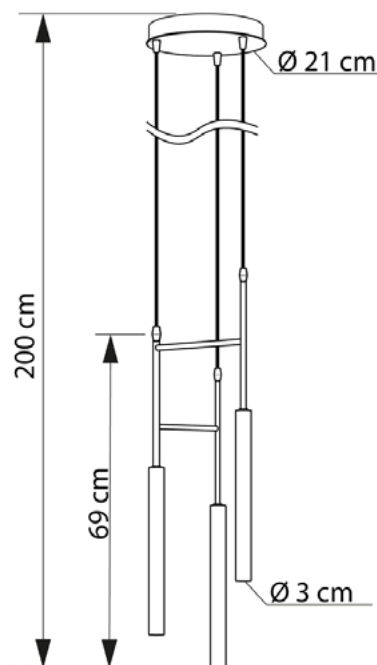

PANPIPE

702369.05.05.91

Height:	200 cm
Diameter:	21 cm
Diameter of lampshade:	3 cm
Height of lampshade:	69 cm
Lampholder / Socket:	LED
Number of light sources:	3
Color temperature:	3000K
Luminous flux:	400 Lm
Max. wattage:	4.5 W
Voltage:	230 V
Beam angle:	45
Material:	metal
Color:	black
Lamp included:	yes
Protection class:	IP20