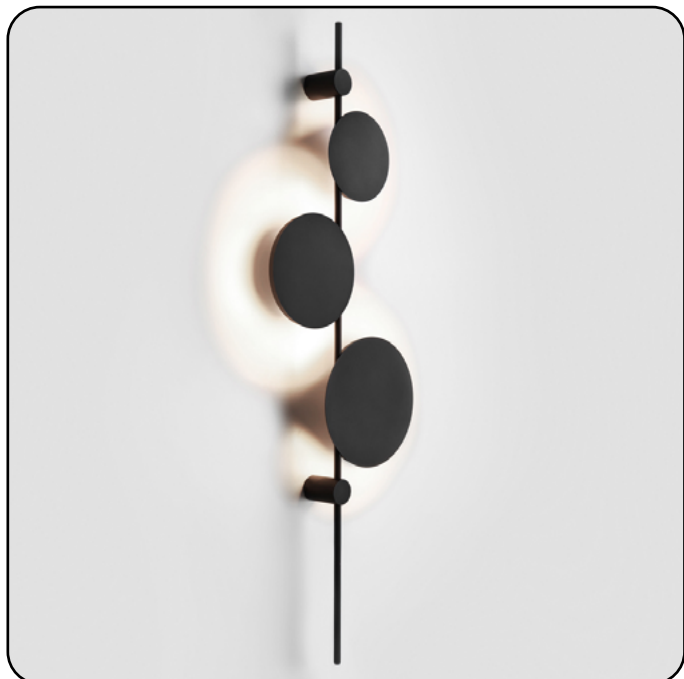

PLANETS

668340.05.05.93

Width:	46 cm
Length:	140 cm
Spacing from wall:	11 cm
Lampholder / Socket:	LED
Number of light sources:	3
Max. wattage:	12 W (watts)
Color temperature:	6000 K
Voltage:	230 V (volt)
Material:	metal
Color:	black
Lamp included:	yes
Protection class:	IP20