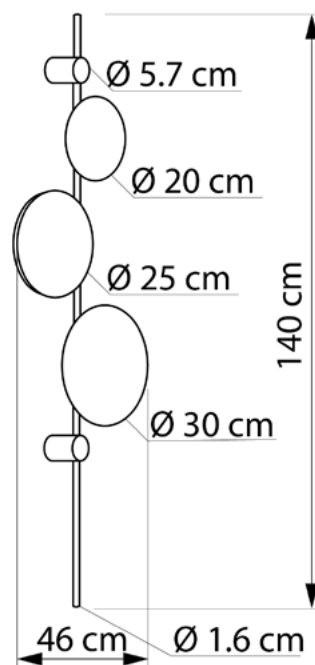

PLANETS

668340.05.05.93

Width:	46 cm
Length:	140 cm
Spacing from wall:	11 cm
Lampholder / Socket:	LED
Number of light sources:	3
Max. wattage:	12 W (watts)
Color temperature:	6000 K
Voltage:	230 V (volt)
Material:	metal
Color:	black
Lamp included:	yes
Protection class:	IP20